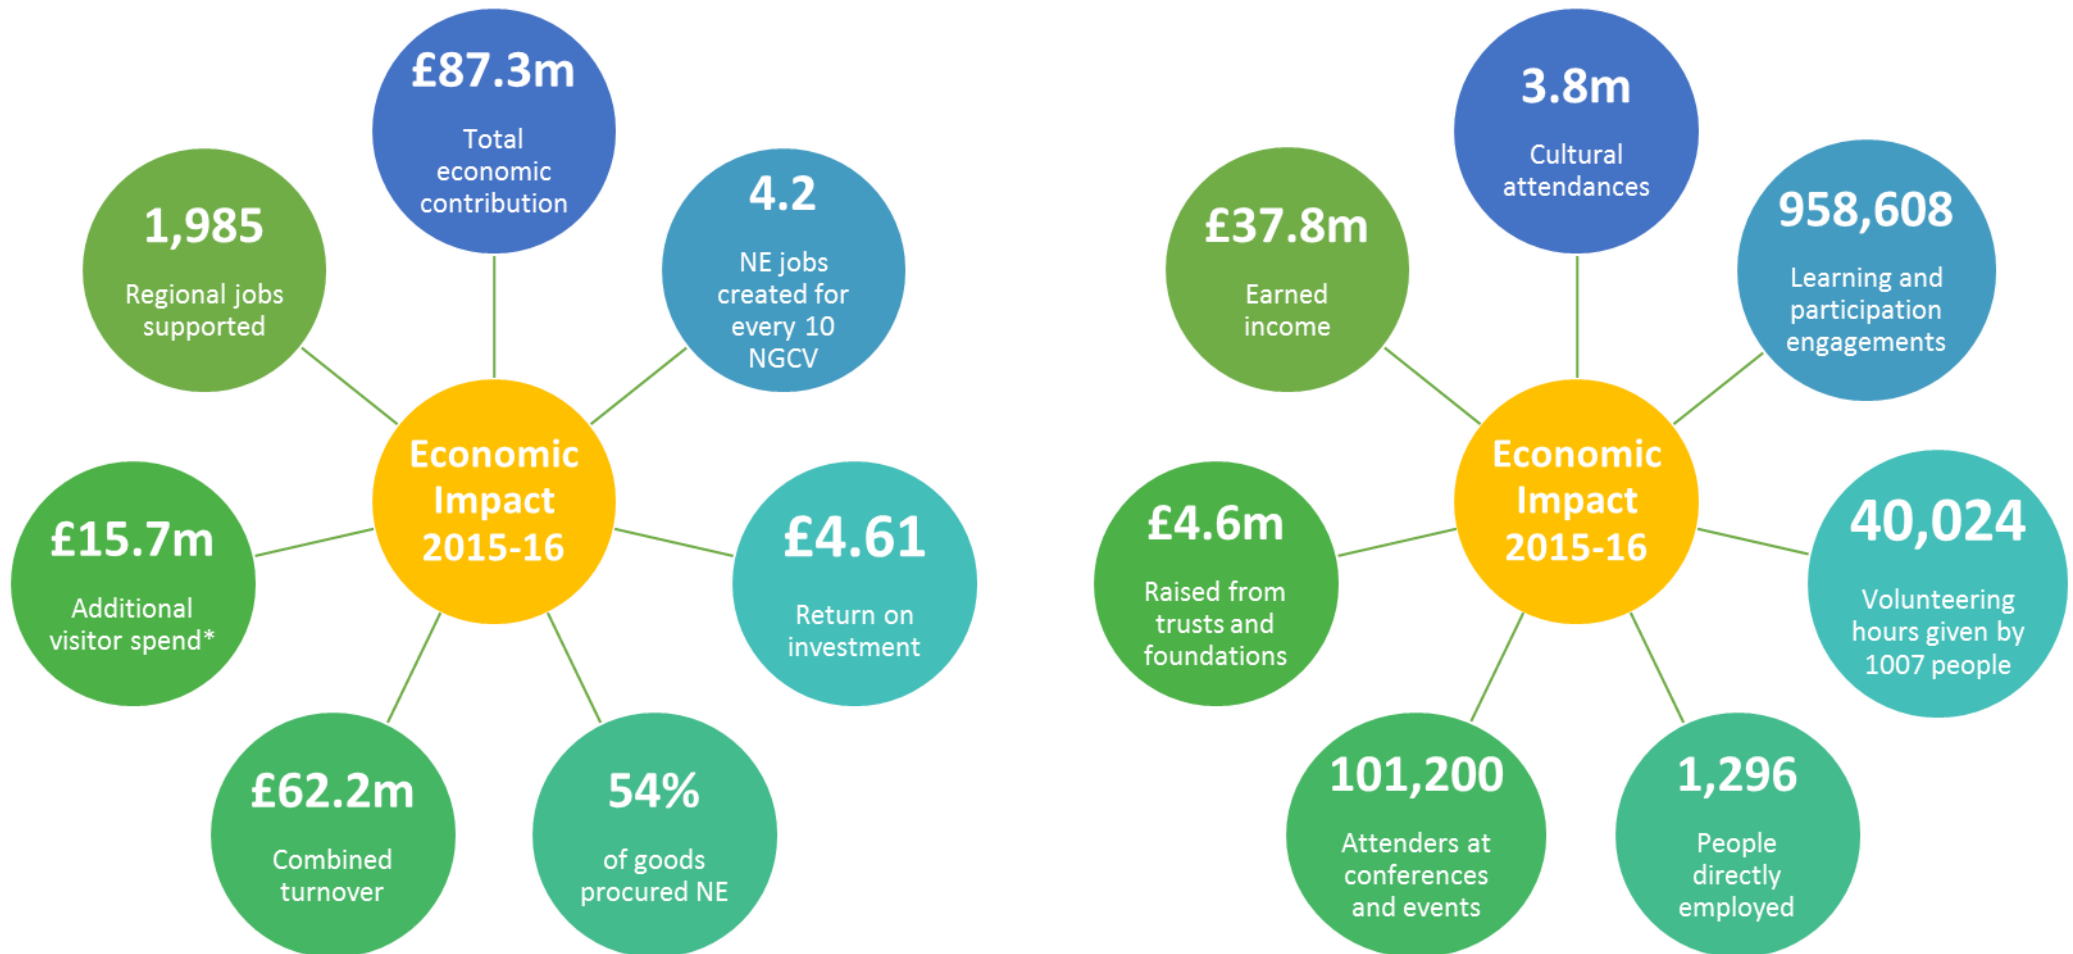

NEWCASTLE GATESHEAD CULTURAL VENUES

BALTIC

DANCECITY ©
Dance for the North East

Life

live
theatre

N
NORTHERN
STAGE

Sage
Gateshead

seven stories
The National Centre for Children's Books

**THEATRE
ROYAL
& CITY HALL**
NEWCASTLE UPON TYNE

**TYNE & WEAR
archives &
museums**

**TYNESIDE
CINEMA**

NGCV's independent, annual Economic Impact Assessment is produced by [ERS](#) and available online with other information about NGCV at <http://ngcv.tv>

*Visitor spend in Newcastle and Gateshead area. Total additional visitor spend in the NE region was £7.3m generating 147 FTE jobs